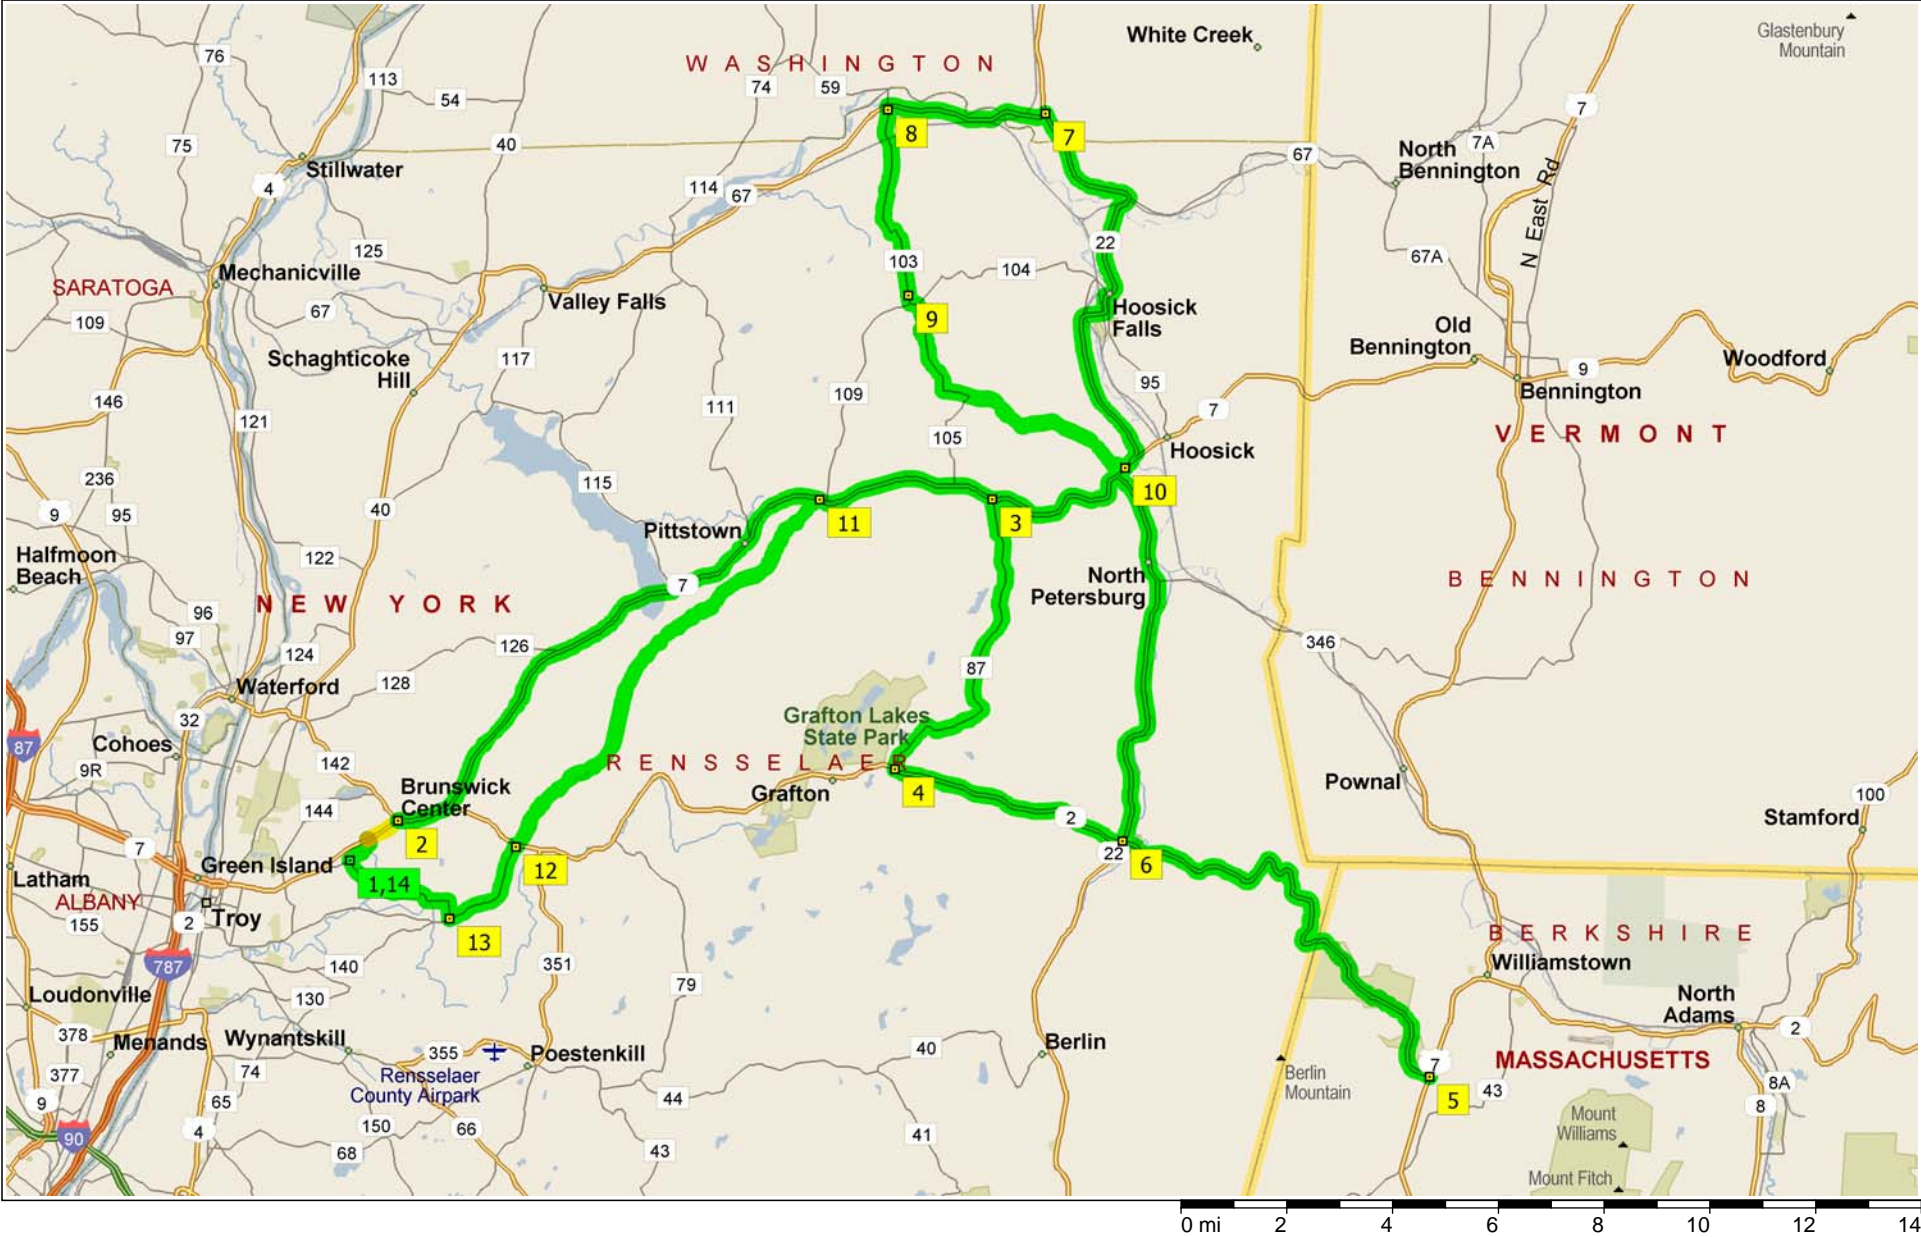

Day 3b Loop ~100 Miles

Copyright © 1988-2004 Microsoft Corp. and/or its suppliers. All rights reserved. <http://www.microsoft.com/streets/>
© Copyright 2003 by Geographic Data Technology, Inc. All rights reserved. © 2004 NAVTEQ. All rights reserved. This data includes information taken with permission from Canadian authorities © Her Majesty the Queen in Right of Canada.